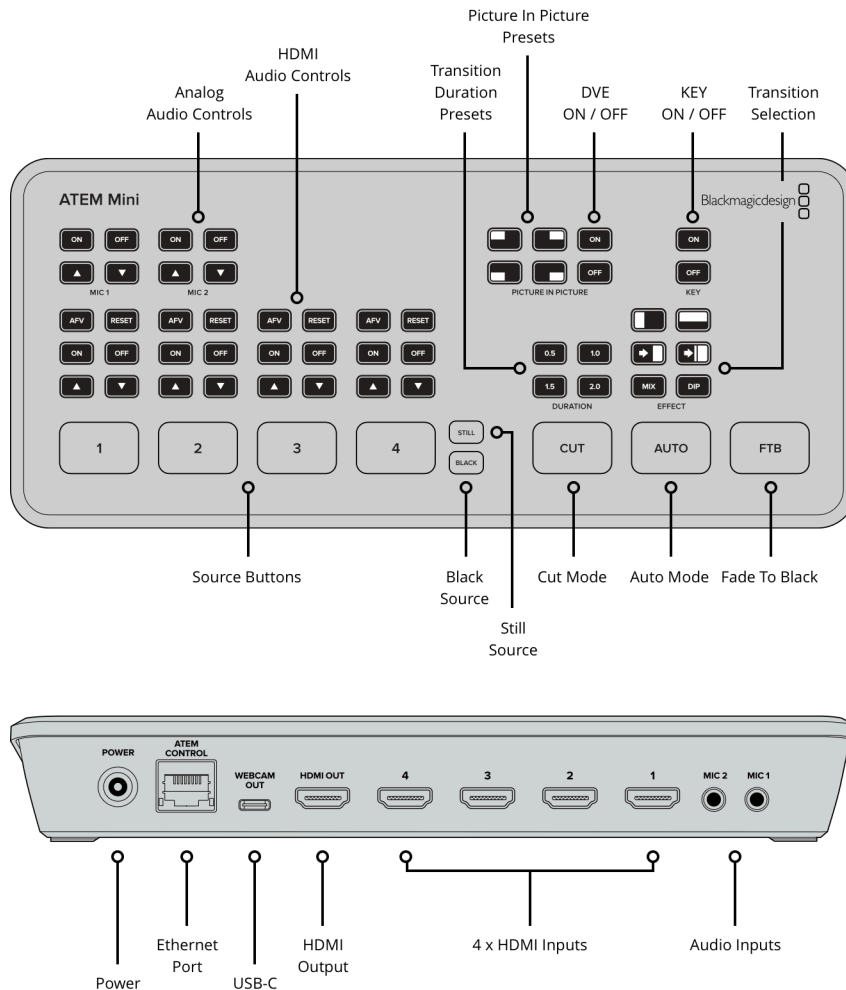

ATEM Mini

€289

ATEM Mini features 4 HDMI inputs and has an intuitive, easy to use design that makes it possible for anyone to live stream multi camera productions online via services and software such as YouTube Facebook Live or even Skype. Simply connect 4 high quality HDMI inputs that can be used for live switching cameras, computers or even game consoles. You get a built in DVE for exciting picture in picture effects, broadcast quality transitions, upstream keyers for removing blue and green screen background, a downstream keyer for superimposing custom graphics, audio inputs a mixer, and more. To stream, ATEM Mini also has a USB output that works like a webcam, so you can connect to any video software. There's also HDMI video out for projectors.

2 x 3.5mm stereo mini jack.

Total Audio Outputs

None, embedded audio only.

Timecode Connection

None

HDMI Video Inputs

4 x HDMI type A, 10-bit HD switchable.
2 channel embedded audio.

Video Input Re-Sync

On all 4 HDMI inputs.

Frame Rate and Format Converters

On all 4 HDMI inputs.

HDMI Program Outputs

1

Ethernet

Ethernet supports 10/100 BaseT for software control, software updates and direct or network panel connection.

Computer Interface

1 x USB Type-C 2.0 for webcam out, software control, software updates and panel connection.

Standards

HD Video Input Standards

720p50, 720p59.94, 720p60
 1080p23.98, 1080p24, 1080p25,
 1080p29.97, 1080p30, 1080p50,
 1080p59.94, 1080p60
 1080i50, 1080i59.94, 1080i60